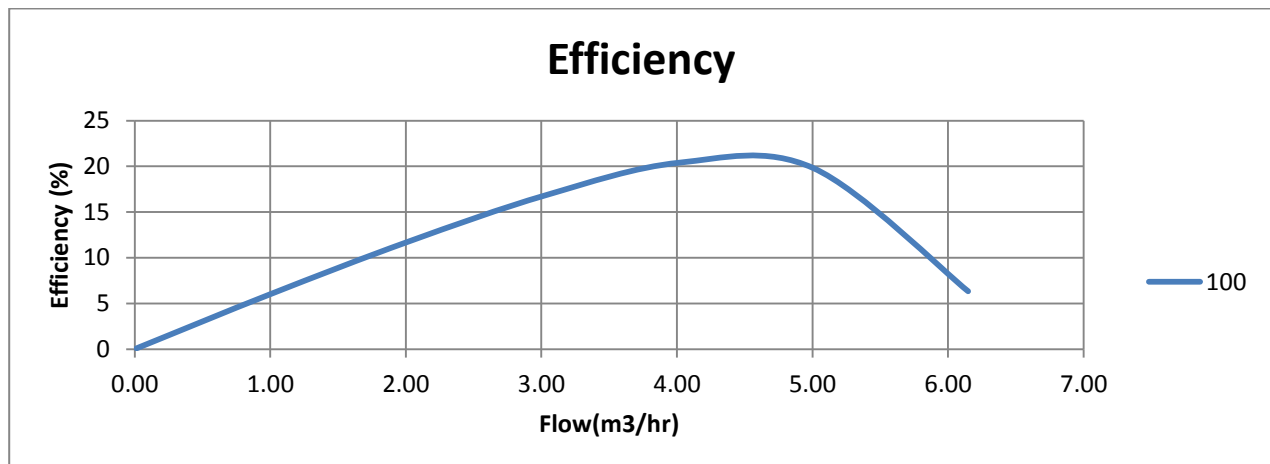

AERON ENGINEERING

MODEL: NMP-22-100H

SUCXDIS: 25X25

RPM: 2900

POWER: 1HP

IMP DIA: 100MM

Address: 206, Shilpa Industrial Estate, Oshiwara Lane, Off S.V.Road,
Jogeshwari (West), Mumbai: 400-102.

Email: aeronpumps@gmail.com / aeronengineering15@gmail.com