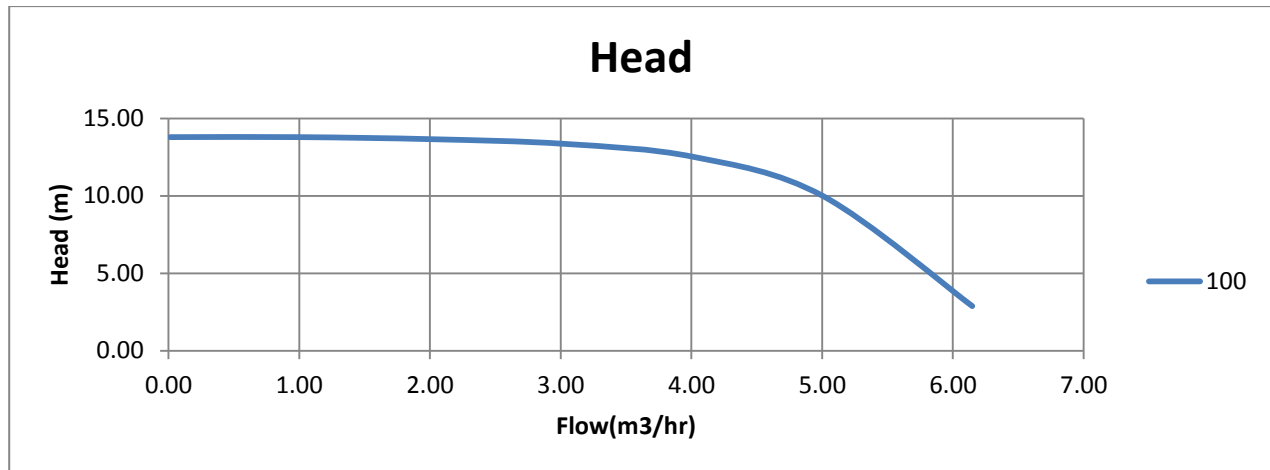

AERON ENGINEERING

MODEL: NMP-22-100H

SUCXDIS: 25X25

RPM: 2900

POWER: 1HP

IMP DIA: 100MM

Address: 206, Shilpa Industrial Estate, Oshiwara Lane, Off S.V.Road,
Jogeshwari (West), Mumbai: 400-102.

Email: aeronpumps@gmail.com / aeronengineering15@gmail.com