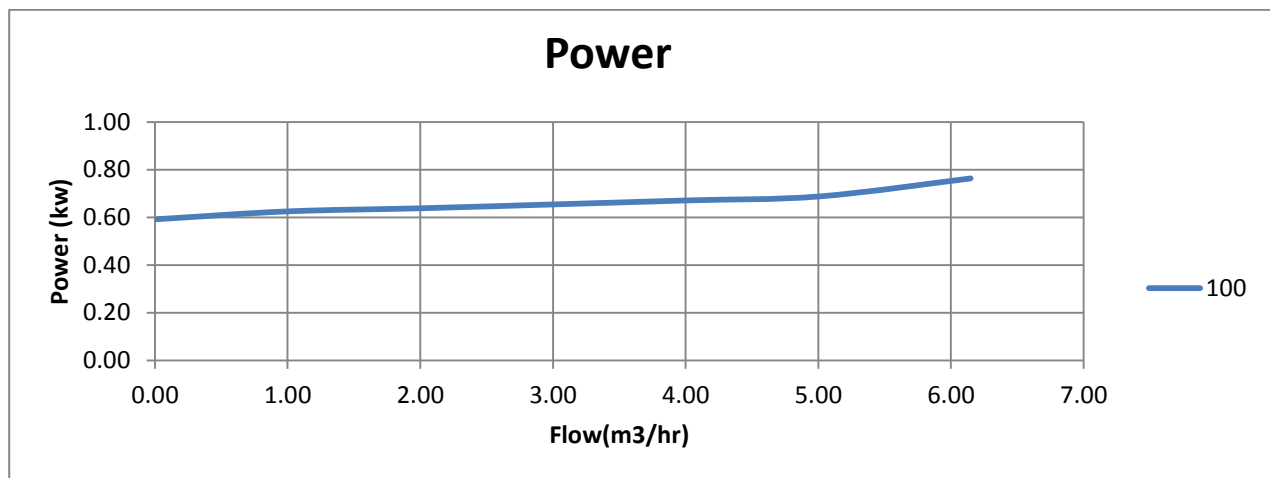

AERON ENGINEERING

MODEL: NMP-22-100H

SUCXDIS: 25X25

RPM: 2900

POWER: 1HP

IMP DIA: 100MM

Address: 206, Shilpa Industrial Estate, Oshiwara Lane, Off S.V.Road,
Jogeshwari (West), Mumbai: 400-102.

Email: aeronpumps@gmail.com / aeronengineering15@gmail.com