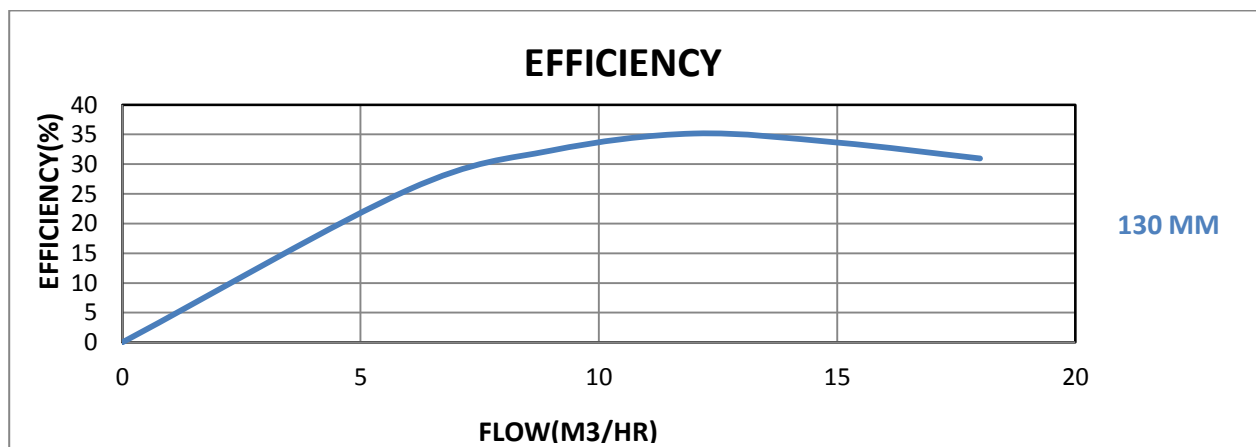

AERON ENGINEERING

MODEL: NMP-34-130H

SUCXDIS: 40X32

RPM: 2900

POWER: 3HP

IMP DIA: 130MM

Address: 206, Shilpa Industrial Estate, Oshiwara Lane, Off S.V.Road,
Jogeshwari (West), Mumbai: 400-102.

Email: aeronpumps@gmail.com / aeronengineering15@gmail.com