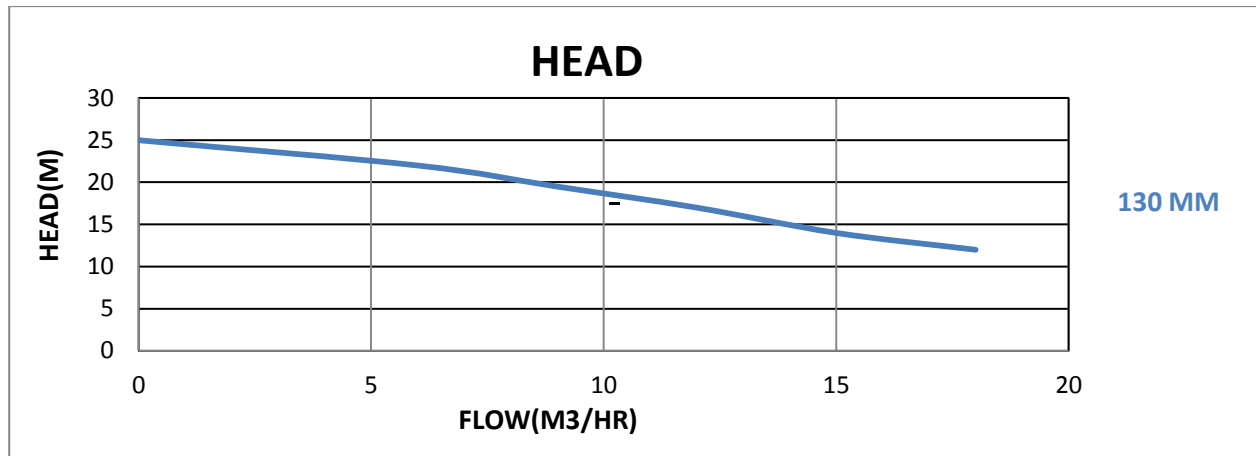

AERON ENGINEERING

MODEL: NMP-34-130H

SUCXDIS: 40X32

RPM: 2900

POWER: 3HP

IMP DIA: 130MM

Address: 206, Shilpa Industrial Estate, Oshiwara Lane, Off S.V.Road,
Jogeshwari (West), Mumbai: 400-102.

Email: aeronpumps@gmail.com / aeronengineering15@gmail.com