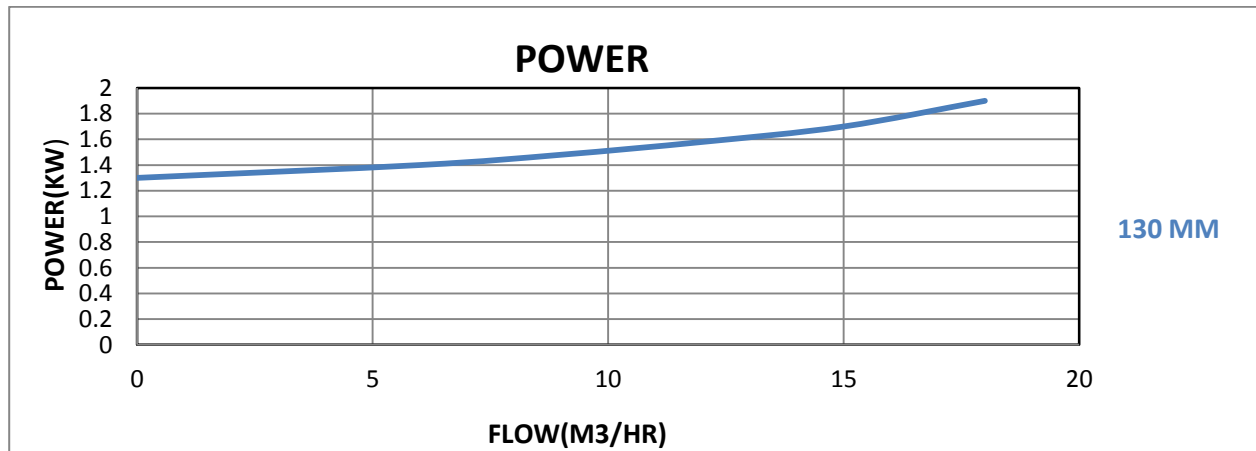

AERON ENGINEERING

MODEL: NMP-34-130H

SUCXDIS: 40X32

RPM: 2900

POWER: 3HP

IMP DIA: 130MM

Address: 206, Shilpa Industrial Estate, Oshiwara Lane, Off S.V.Road,
Jogeshwari (West), Mumbai: 400-102.

Email: aeronpumps@gmail.com / aeronengineering15@gmail.com