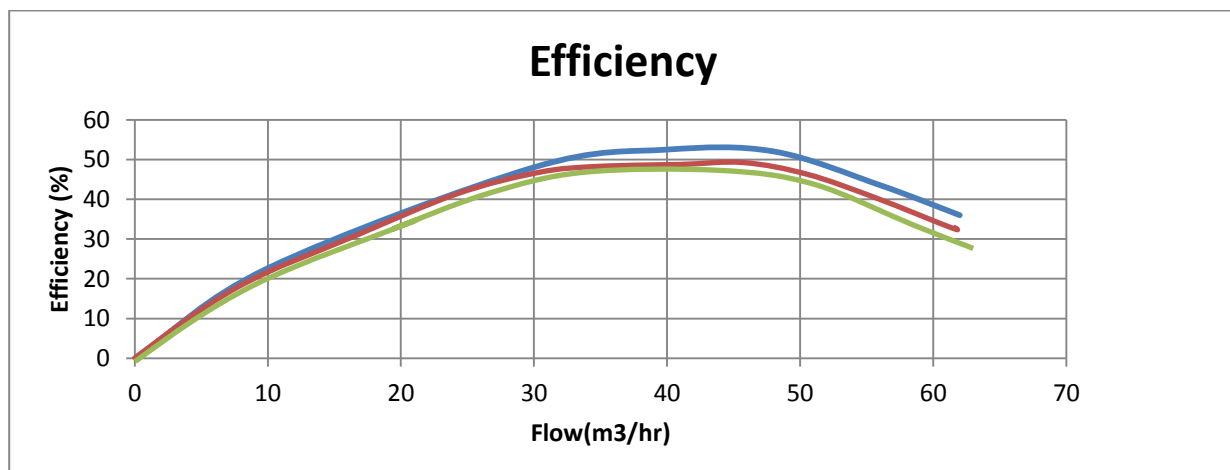

AERON ENGINEERING

MODEL: NMP-57-170H

SUCXDIS: 75X50

RPM: 2900

POWER: 7.5HP

IMP DIA: 170MM

Address: 206, Shilpa Industrial Estate, Oshiwara Lane, Off S.V.Road,
Jogeshwari (West), Mumbai: 400-102.

Email: aeronpumps@gmail.com / aeronengineering15@gmail.com