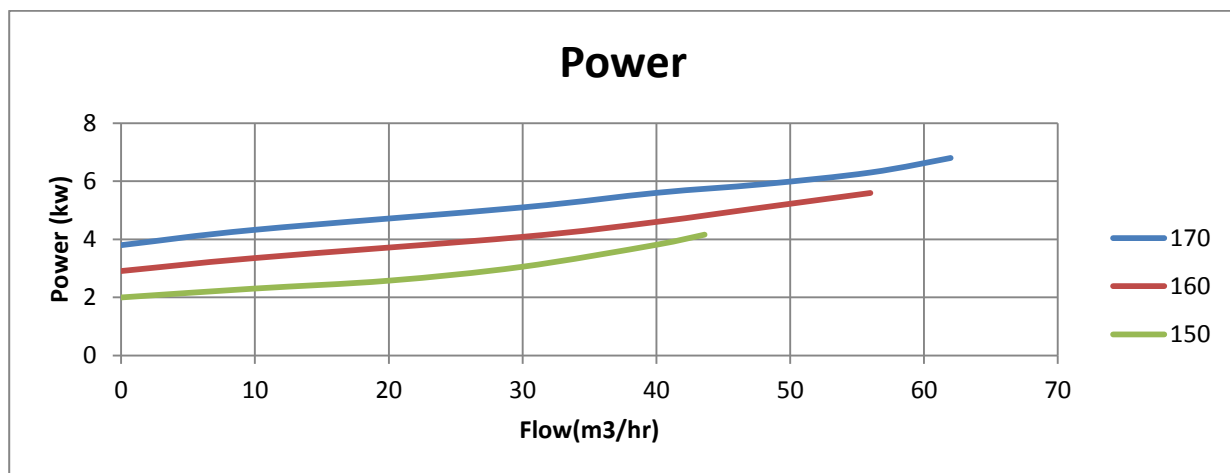

AERON ENGINEERING

MODEL: NMP-57-170H

SUCXDIS: 75X50

RPM: 2900

POWER: 7.5HP

IMP DIA: 170MM

Address: 206, Shilpa Industrial Estate, Oshiwara Lane, Off S.V.Road,
Jogeshwari (West), Mumbai: 400-102.

Email: aeronpumps@gmail.com / aeronengineering15@gmail.com