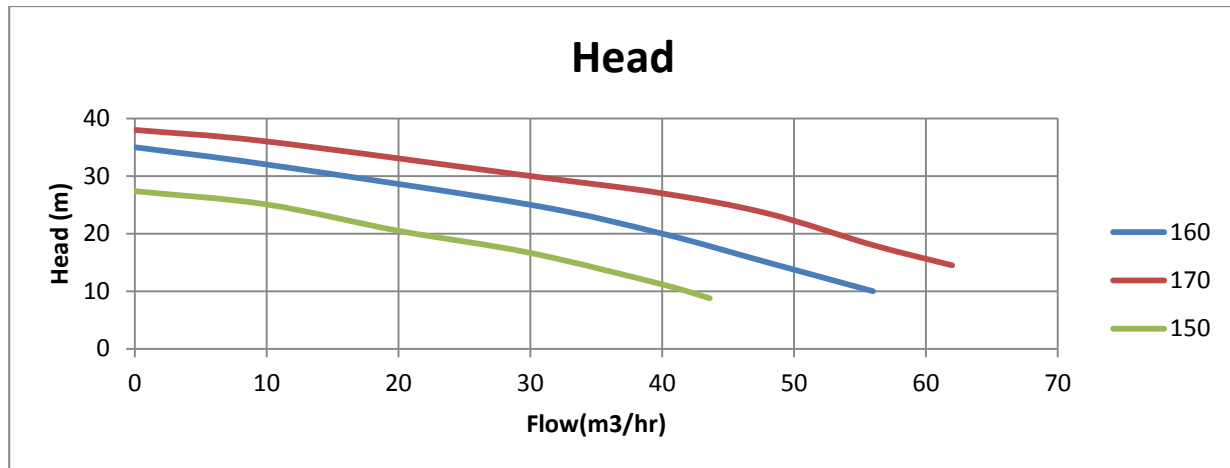

AERON ENGINEERING

MODEL: NMP-57-170H

SUCXDIS: 75X50

RPM: 2900

POWER: 7.5HP

IMP DIA: 170MM

Address: 206, Shilpa Industrial Estate, Oshiwara Lane, Off S.V.Road,
Jogeshwari (West), Mumbai: 400-102.

Email: aeronpumps@gmail.com / aeronengineering15@gmail.com